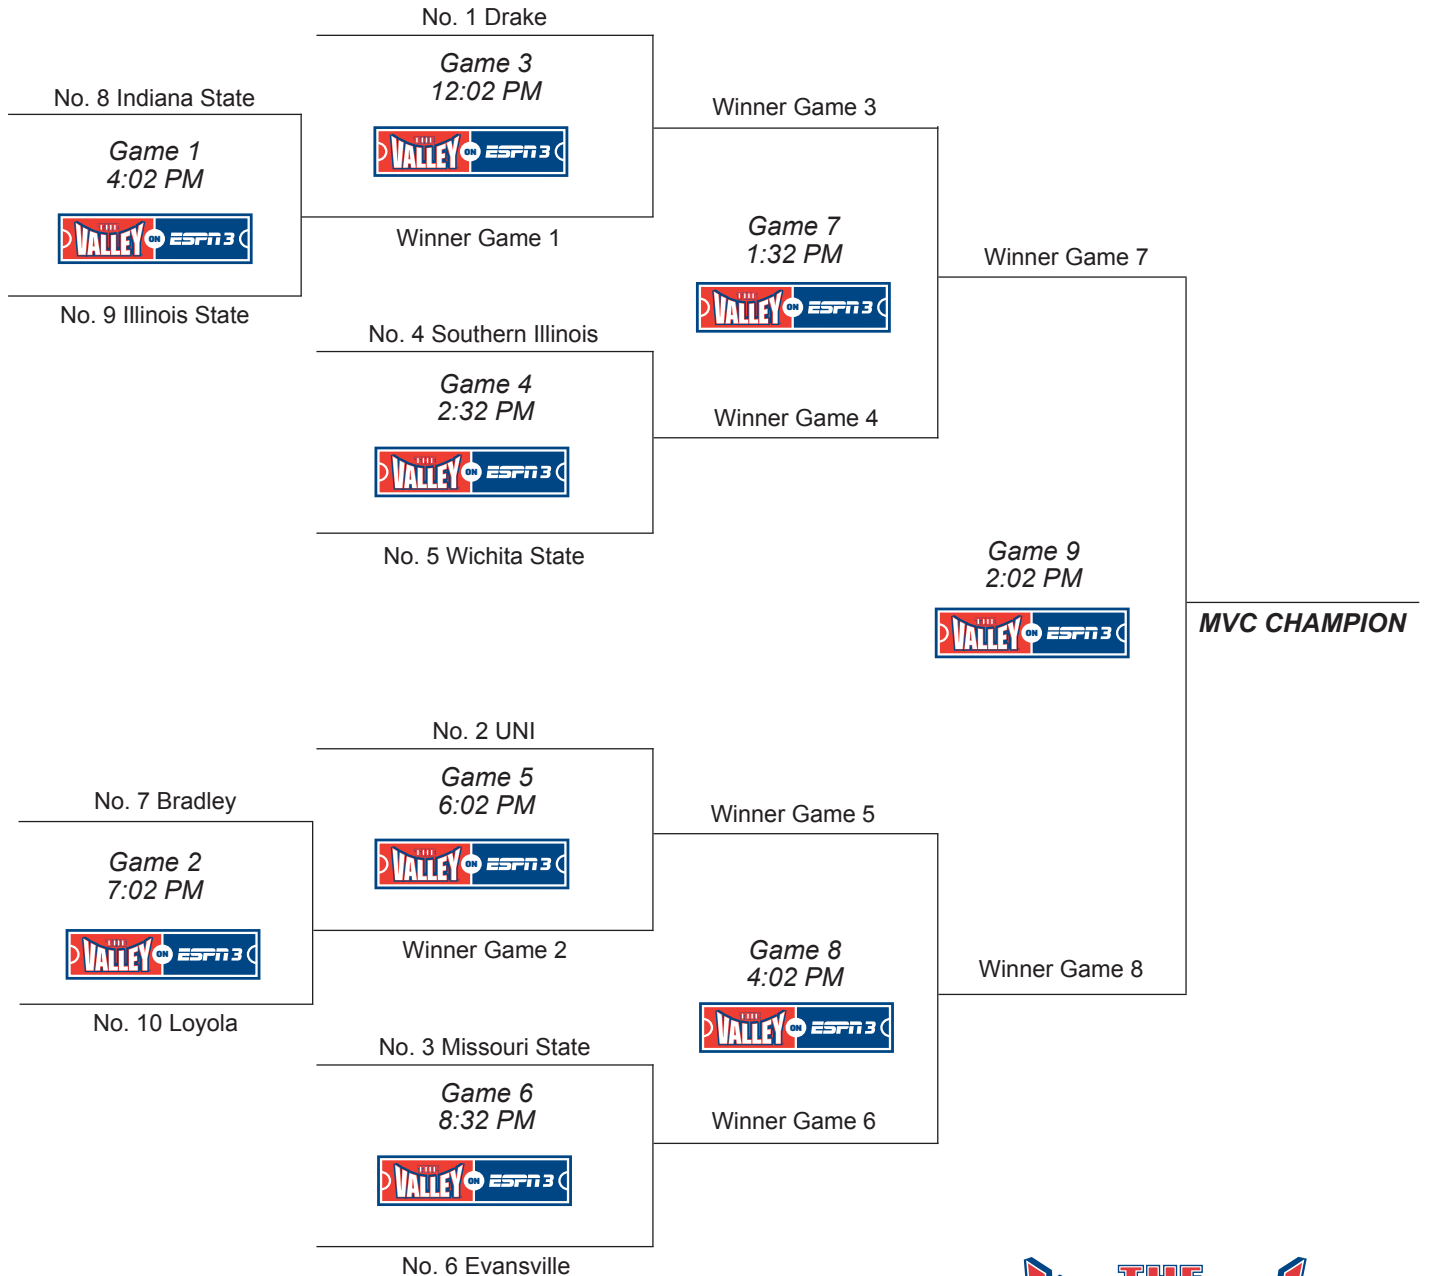

# Missouri Valley Conference Women's Basketball Tournament Moline, Ill. • March 9-12, 2017 The iWireless Center

**Thursday, March 9**

**Friday, March 10**

**Saturday, March 11**

**Sunday, March 12**